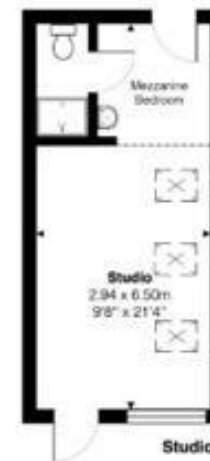

Ground Floor

First Floor

Second Floor

Studio

Total Area: 262.4 m<sup>2</sup> ... 3040 ft<sup>2</sup> (excluding balcony)

All measurements are approximate and for display purposes only